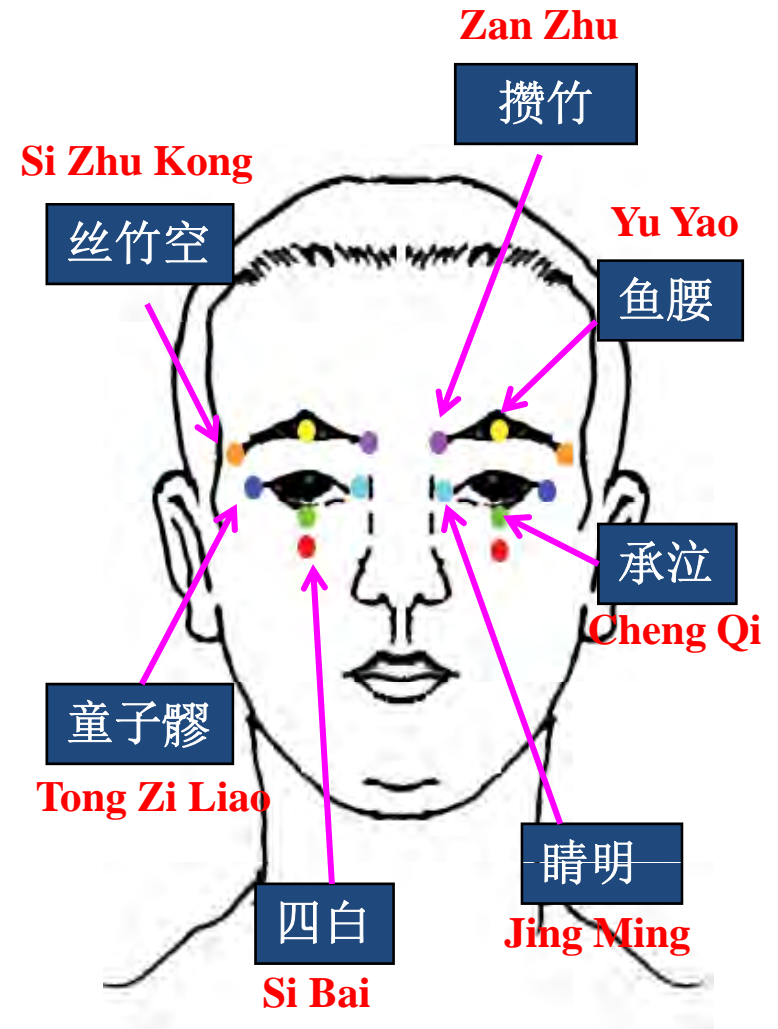

Various Kinds of Healing Methods -1

<p>Ailments</p>	<p>Headache/Migraine</p> <p>Headache/Migraine is a common symptom for illnesses or chronic illnesses but sometimes it could be caused by tiredness or change of weather.</p> <p>Ladies may also suffer from headache/migraine during their menstruation or imbalance of the Autonomic nervous system or sensitive physique.</p>
<p>Healing Methods</p>	<p>One hand on C6 & C7, one hand on the back neck (Wan Gu, Feng Chi and Tian Zhu acupuncture pts) then followed by on the shoulder (Jian Yu and Jian Jin acupuncture pt).</p> <p>Perform healing on chakras and ailment area. Remember to perform the “Clear through”, “Sweep along” and “Grasp” action.</p>

Various Kinds of Healing Methods -2

<p>Ailments</p>	<p>Eye-related ailments (eg. Short-sightedness, Long-sightedness, Glaucoma, Cataract)</p>
<p>Healing Methods</p>	<p>Main Chakras: C6, C7</p> <p>Acupuncture points: Jing Ming, Zan Zhu, Yu Yao, Si Zhu Kong, Tong Zi Liao, Si Bai and Cheng Qi (refer to diagram)</p>

Ailments	Motion Sickness
Healing Methods	<p>Main Chakras: C7, C6, C3</p> <p>Hot Compress Stomach Area</p> <p>Acupuncture points: Nei Guan Xue and Zhu San Li</p>

Nei Guan Xue

内关穴

犊鼻

Du Bi

足三里

Zhu San Li

Various Kinds of Healing Methods -10

Various Kinds of Healing Methods -11

<p>Ailments</p>	<p>Diabetes Insulin is a hormone produced by the pancreas to control blood sugar. Diabetes can be caused by too little insulin, resistance to insulin, or both. The common symptoms are: Excessive thirst, Frequent urination, Hunger and Weight loss.</p> <p>Simultaneous illness: Kidney failure, Stroke, Heart attack, Cataract</p>
<p>Healing Methods</p>	<p>Main Chakras: C7, C4, C3, C2</p> <p>Hot compress Kidney, Heart, Pancreas and Spleen</p>