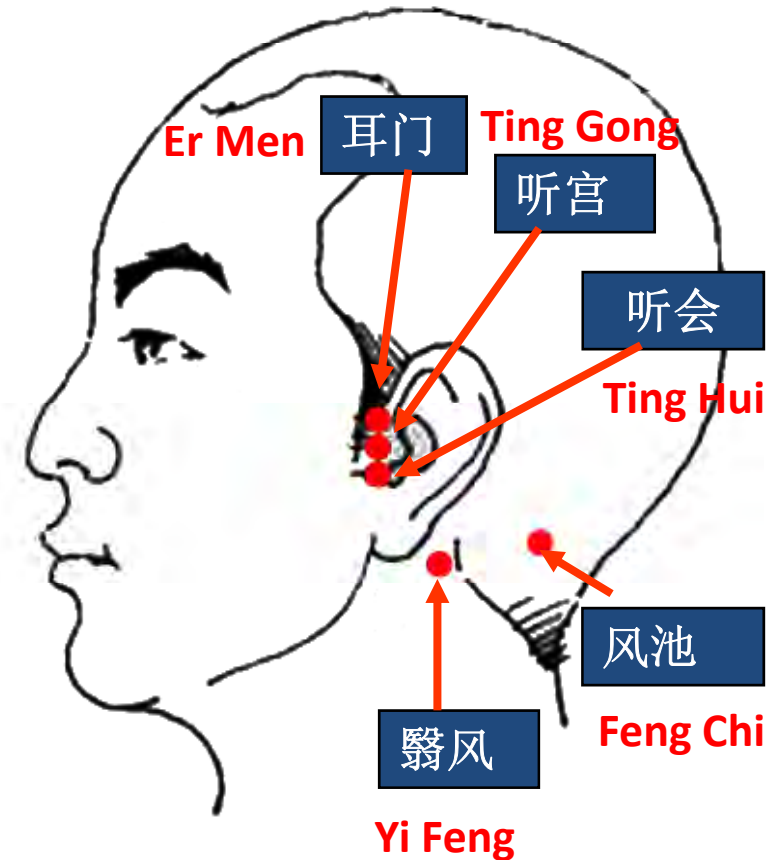

Ru Tu

Various Kinds of Healing Methods -5

Ailments	Lethargic
Healing Methods	One hand on C7, the other on the bone behind the RIGHT ear. (around the Ru Tu acupuncture point)

Various Kinds of Healing Methods -6

Ailments	Constipation
Healing Methods	Heal C7, C3, C2 and the other “hot compress” on <u>LEFT</u> abdomen “Hot compress” = placing hand on the ailment area to move the bowels. Drink more water to aid this.

Ailments	Ear-related ailments
Healing Methods	<p>Main Chakras: C7, C5 and C3</p> <p>Acupuncture Points: Er Men, Ting Gong, Ting Hui, Yi Feng, Feng Chi, Tian Zhu</p> <p>Hot compress the Kidney.</p>

Various Kinds of Healing Methods -9