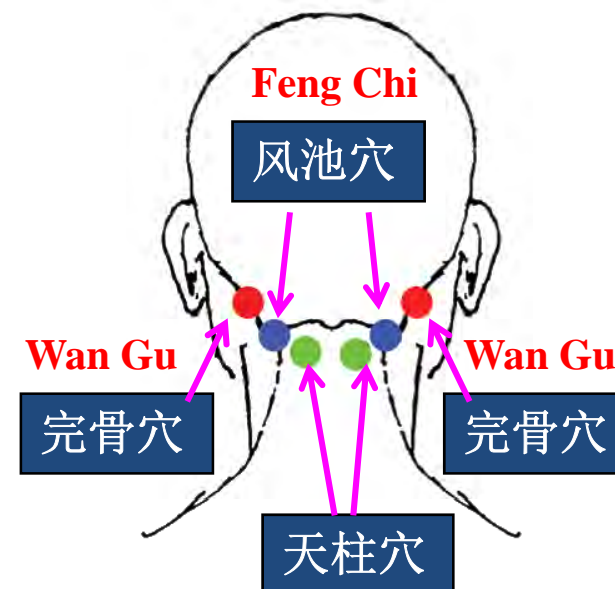

Various Kinds of Healing Methods -1

<p>Ailments</p>	<p>Headache/Migraine</p> <p>Headache/Migraine is a common symptom for illnesses or chronic illnesses but sometimes it could be caused by tiredness or change of weather.</p> <p>Ladies may also suffer from headache/migraine during their menstruation or imbalance of the Autonomic nervous system or sensitive physique.</p>
<p>Healing Methods</p>	<p>One hand on C6 & C7, one hand on the back neck (Wan Gu, Feng Chi and Tian Zhu acupuncture pts) then followed by on the shoulder (Jian Yu and Jian Jin acupuncture pt).</p> <p>Perform healing on chakras and ailment area. Remember to perform the “Clear through”, “Sweep along” and “Grasp” action.</p>

Various Kinds of Healing Methods -2

<p>Ailments</p>	<p>Eye-related ailments (eg. Short-sightedness, Long-sightedness, Glaucoma, Cataract)</p>
<p>Healing Methods</p>	<p>Main Chakras: C6, C7</p> <p>Acupuncture points: Jing Ming, Zan Zhu, Yu Yao, Si Zhu Kong, Tong Zi Liao, Si Bai and Cheng Qi (refer to diagram)</p>

Various Kinds of Healing Methods -3

<p>Ailments</p>	<p>Blocked Nose</p> <p>Blocked nose is caused by nose problem, weary, or deterioration of physical strength. Sometimes tired eyes, nose blocked and giddy may happen together.</p>
<p>Healing Methods</p>	<p>Main Chakras: C7, C5</p> <p>Acupuncture point:</p> <p>Ying Xiang, Yin Tang, Zhu San Li, Tian Zhu, Feng Chi (Refer to diagram)</p>

Ailments	Motion Sickness
Healing Methods	<p>Main Chakras: C7, C6, C3</p> <p>Hot Compress Stomach Area</p> <p>Acupuncture points: Nei Guan Xue and Zhu San Li</p>

Nei Guan Xue

内关穴

犊鼻

Du Bi

足三里

Zhu San Li

Various Kinds of Healing Methods -10