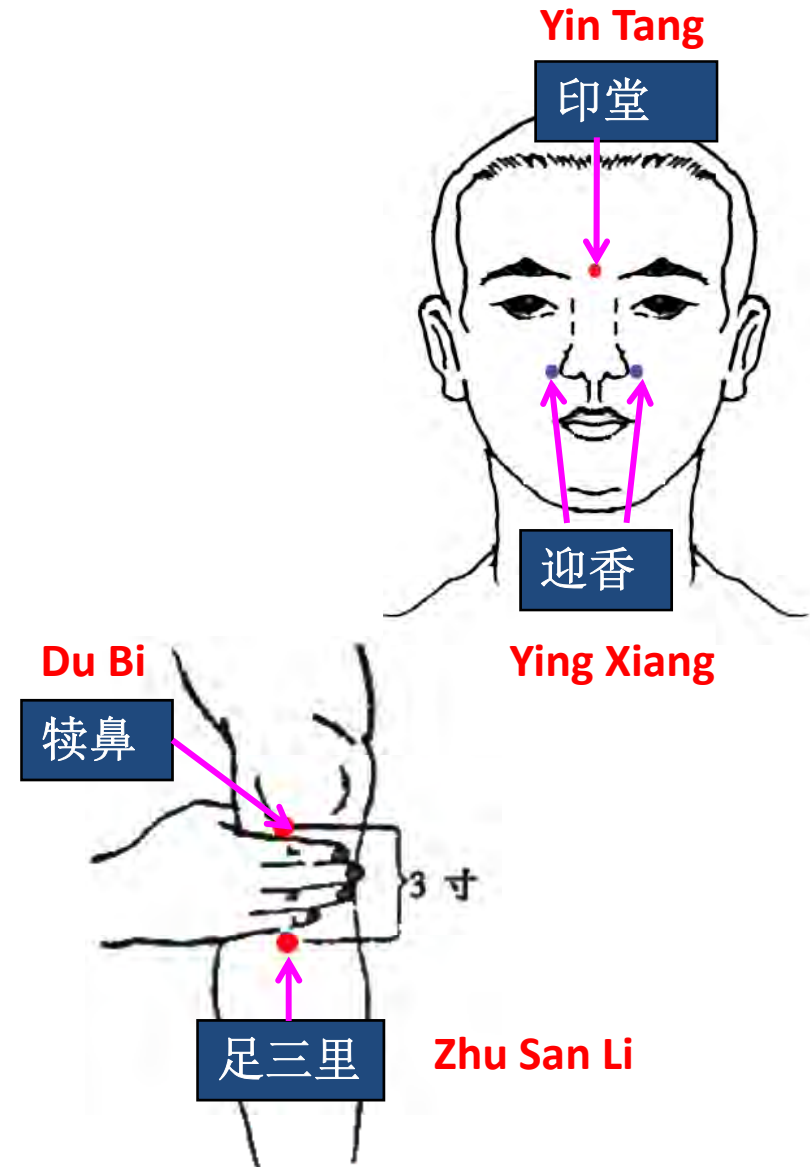

Various Kinds of Healing Methods -1

<p>Ailments</p>	<p>Headache/Migraine</p> <p>Headache/Migraine is a common symptom for illnesses or chronic illnesses but sometimes it could be caused by tiredness or change of weather.</p> <p>Ladies may also suffer from headache/migraine during their menstruation or imbalance of the Autonomic nervous system or sensitive physique.</p>
<p>Healing Methods</p>	<p>One hand on C6 & C7, one hand on the back neck (Wan Gu, Feng Chi and Tian Zhu acupuncture pts) then followed by on the shoulder (Jian Yu and Jian Jin acupuncture pt).</p> <p>Perform healing on chakras and ailment area. Remember to perform the “Clear through”, “Sweep along” and “Grasp” action.</p>

Various Kinds of Healing Methods -2

<p>Ailments</p>	<p>Eye-related ailments (eg. Short-sightedness, Long-sightedness, Glaucoma, Cataract)</p>
<p>Healing Methods</p>	<p>Main Chakras: C6, C7</p> <p>Acupuncture points: Jing Ming, Zan Zhu, Yu Yao, Si Zhu Kong, Tong Zi Liao, Si Bai and Cheng Qi (refer to diagram)</p>

Various Kinds of Healing Methods -3

<p>Ailments</p>	<p>Blocked Nose</p> <p>Blocked nose is caused by nose problem, weary, or deterioration of physical strength. Sometimes tired eyes, nose blocked and giddy may happen together.</p>
<p>Healing Methods</p>	<p>Main Chakras: C7, C5</p> <p>Acupuncture point:</p> <p>Ying Xiang, Yin Tang, Zhu San Li, Tian Zhu, Feng Chi (Refer to diagram)</p>

Ailments	Motion Sickness
Healing Methods	<p>Main Chakras: C7, C6, C3</p> <p>Hot Compress Stomach Area</p> <p>Acupuncture points: Nei Guan Xue and Zhu San Li</p>

Nei Guan Xue

内关穴

犊鼻

Du Bi

足三里

Zhu San Li

Various Kinds of Healing Methods -10